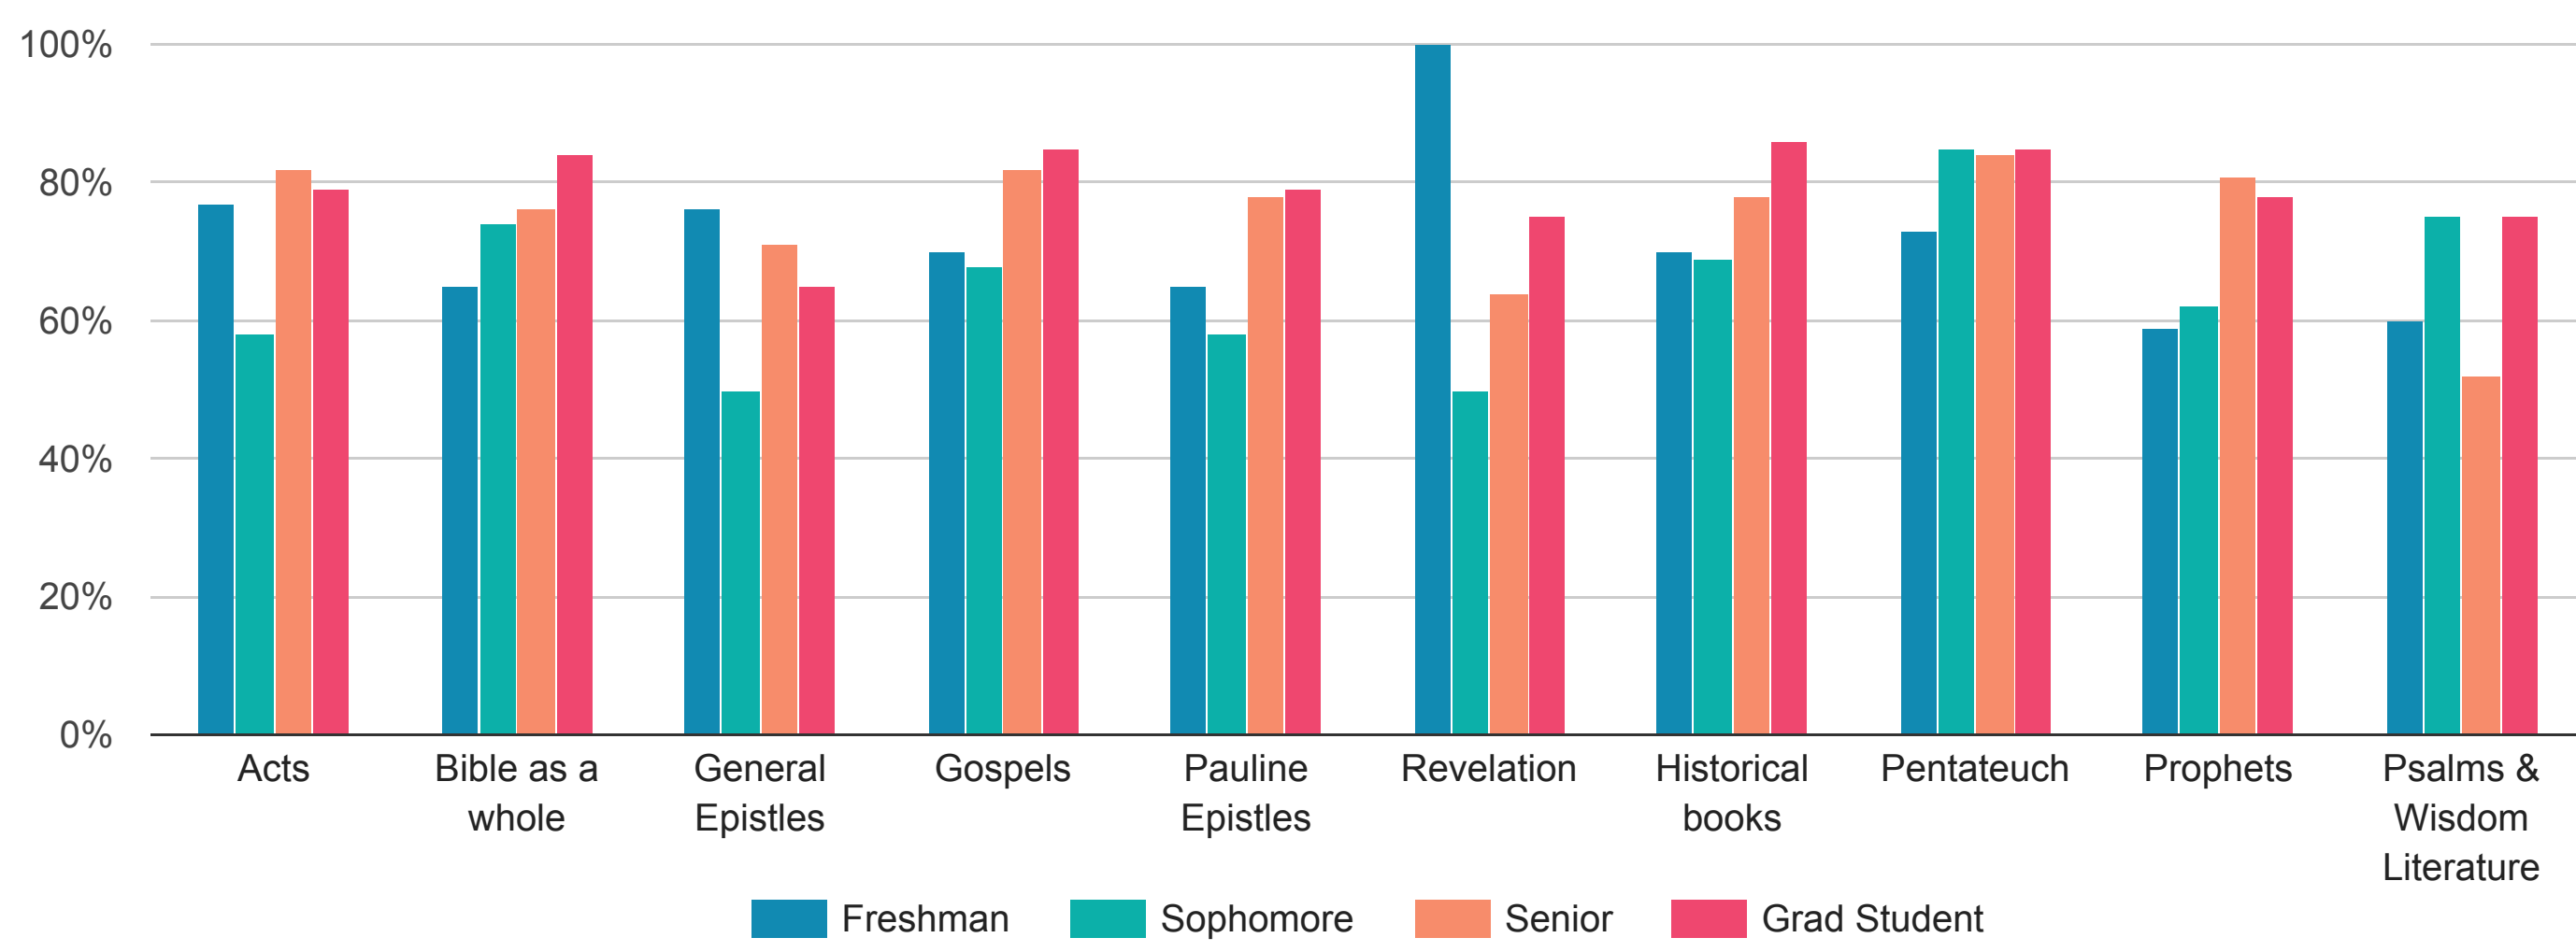

Download performance data (CSV)

Semester

Performance by Category (Spring 2023)

Performance by Biblical Teaching (Spring 2023)

Performance by Category by Class (Spring 2023)

Performance by Teaching by Class (Spring 2023)