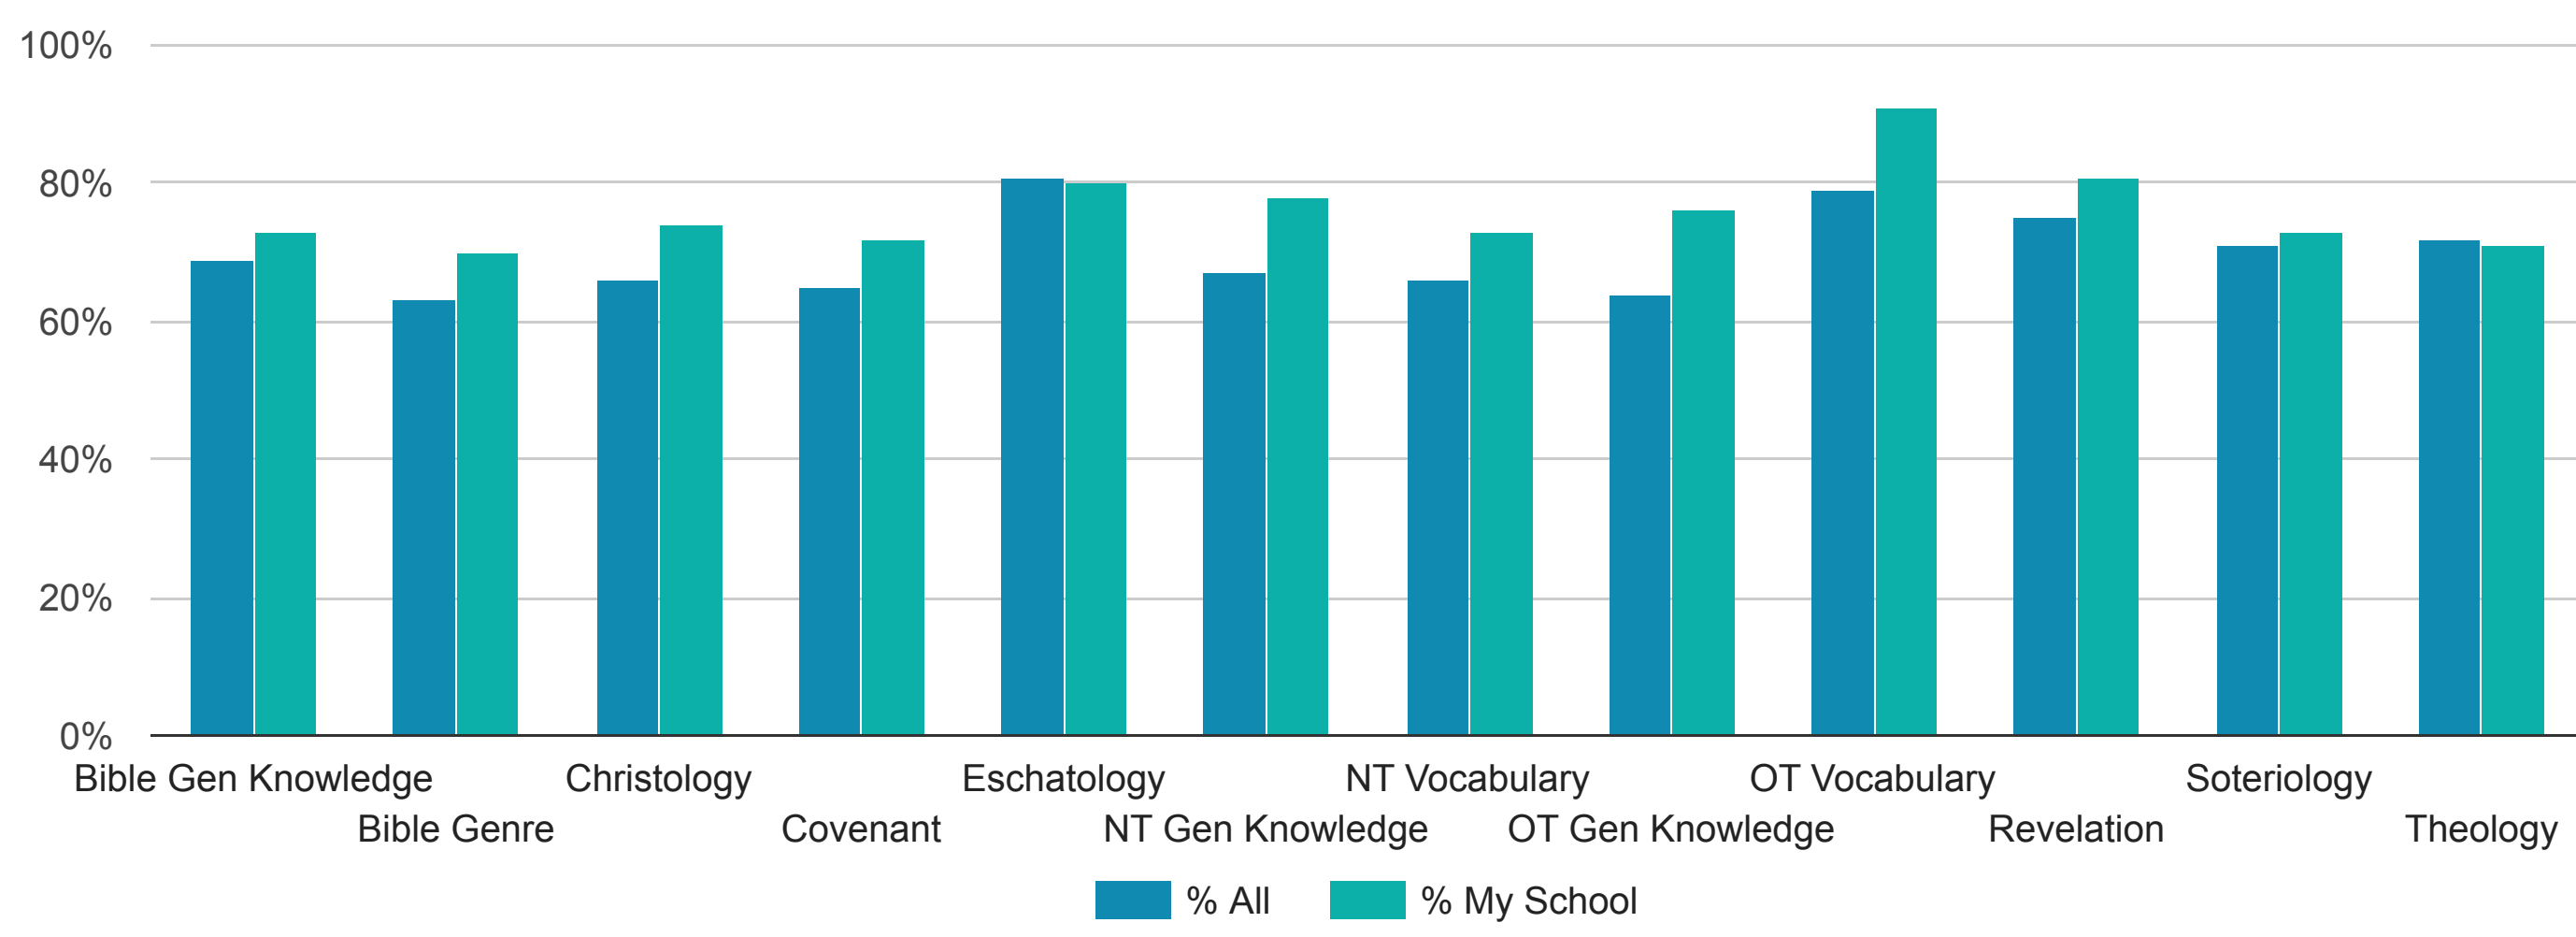

Download performance data (CSV)

Semester

Performance by Category (Spring 2023)

Performance by Biblical Teaching (Spring 2023)

Performance by Category by Class (Spring 2023)

Performance by Teaching by Class (Spring 2023)